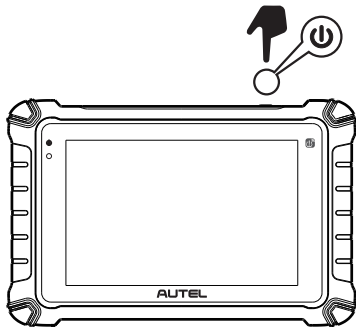

Thank you for purchasing this Autel tool. Our tools are manufactured to a high standard and — when used according to these instructions and properly maintained — will provide years of trouble-free performance.

Getting Started

IMPORTANT: Before operating or maintaining this unit, please read these instructions carefully, paying extra attention to the safety warnings and precautions. Failure to use this product properly may cause damage and/or personal injury and will void the product warranty.

1

- Press and hold the **Power/Lock** button to turn on the tablet. Ensure the tablet has a charged battery or is connected to the supplied DC power supply.

2