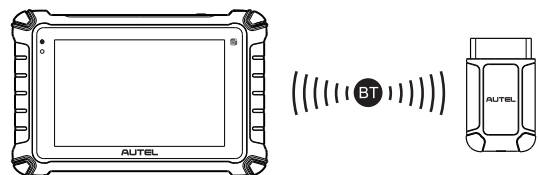

1

- Press and hold the **Power/Lock** button to turn on the tablet. Ensure the tablet has a charged battery or is connected to the supplied DC power supply.

2

- Scan the QR code above to visit our website at **pro.autel.com**.
- Create an Autel ID and register the product with its serial number and password.

3

- Insert the MaxiVCI V150 into the vehicle's DLC, which is generally located under the vehicle dashboard.

4

- Connect the tablet to the MaxiVCI V150 via Bluetooth to establish a communication link.
- When the MaxiVCI V150 is properly connected to the vehicle and the tablet, the VCI status button on the bottom bar of the screen will display a green badge at the corner, indicating the tablet is ready to start vehicle diagnosis.