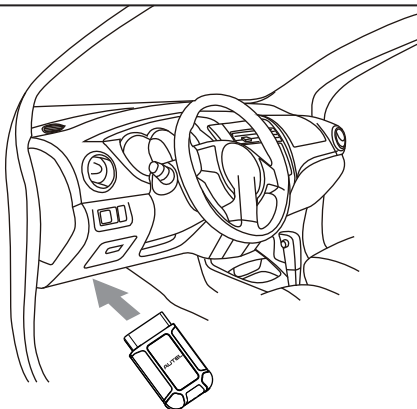

3

- Insert the MaxiVCI V150 into the vehicle's DLC, which is generally located under the vehicle dashboard.

4

- Connect the tablet to the MaxiVCI V150 via Bluetooth to establish a communication link.
- When the MaxiVCI V150 is properly connected to the vehicle and the tablet, the VCI status button on the bottom bar of the screen will display a green badge at the corner, indicating the tablet is ready to start vehicle diagnosis.